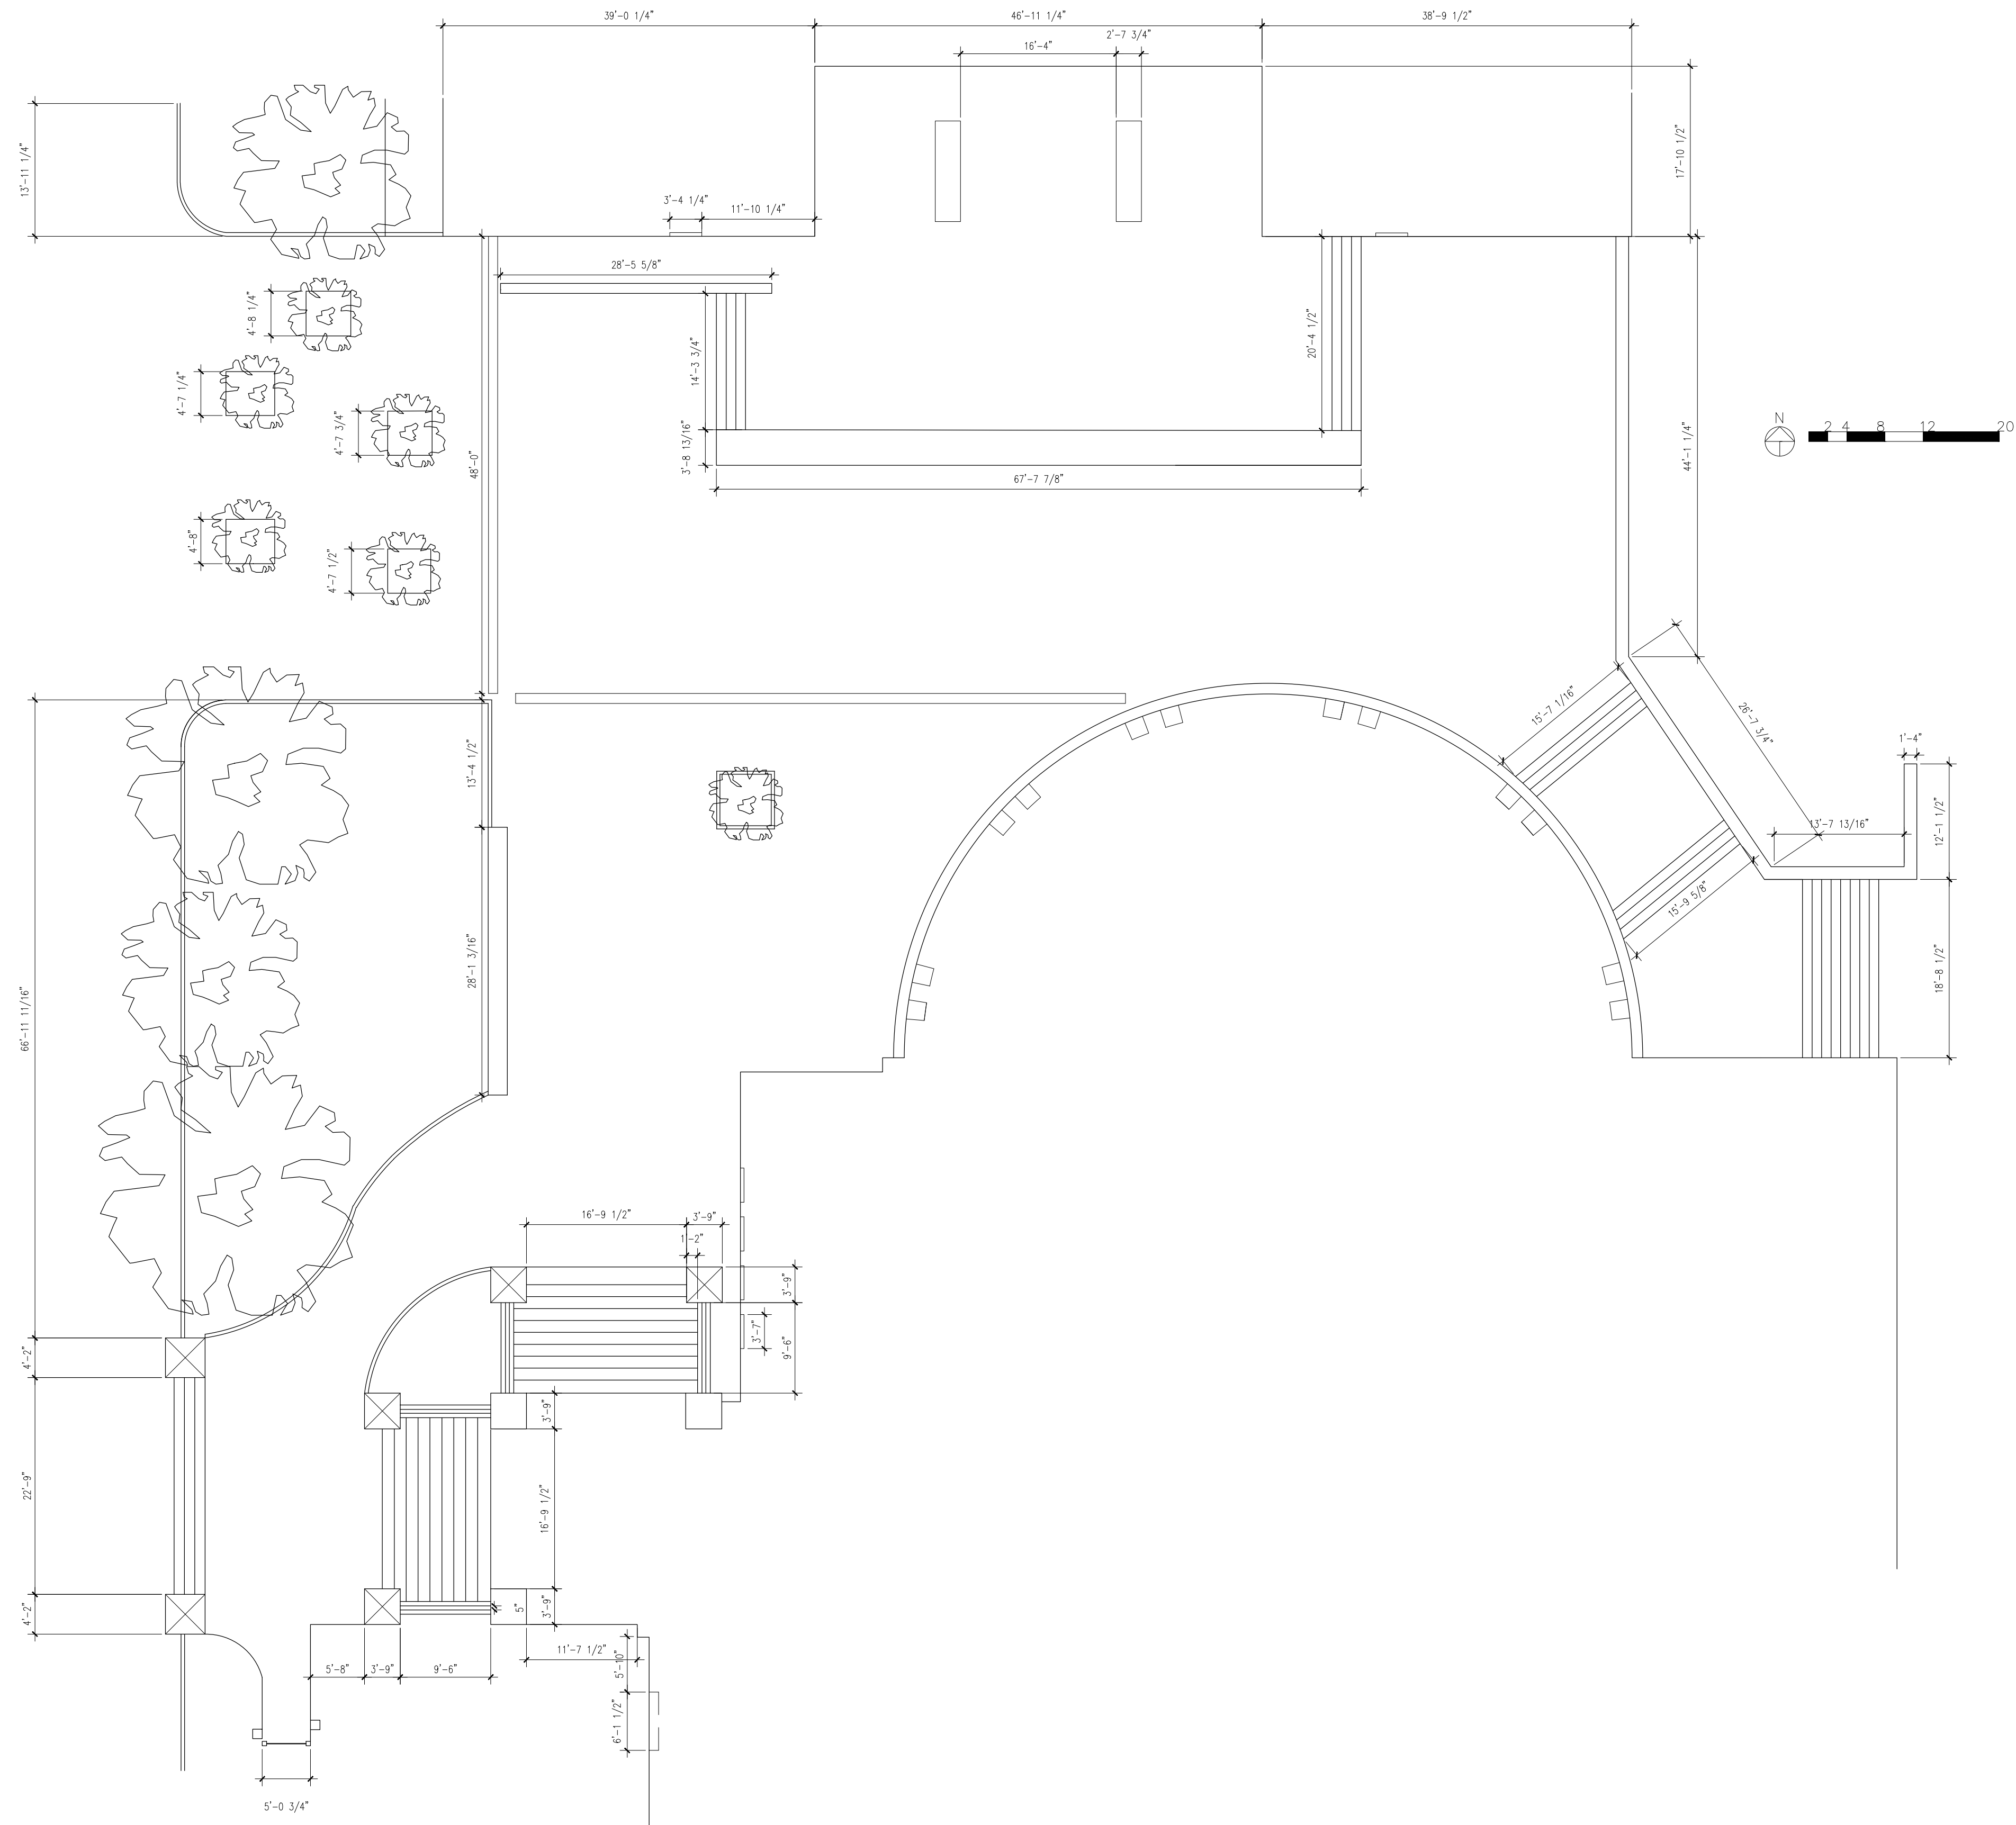

GROUP NAME

Haoyu Wang
Xinhui Yang
Chuhan Zhang

Meyerson Hall

210 South 34th St.
Philadelphia, PA
19104

project name and address

Site Plan

Meyerson Hall Site Plan

drawn by CZ
scale 3/32" = 1'-0"
date Feb. 19th, 2015

Section 1

Section 2

Floor Plan

GROUP NAME

Haoyu Wang
Xinhui Yang
Chuhan Zhang

Meyerson Hall

210 South 34th St.
Philadelphia, PA
19104

project name and address

Floor Plan Sections

Meyerson Hall Site Plan

drawn by CZ
scale 1/4" = 1'-0"
date Feb. 19th, 2015