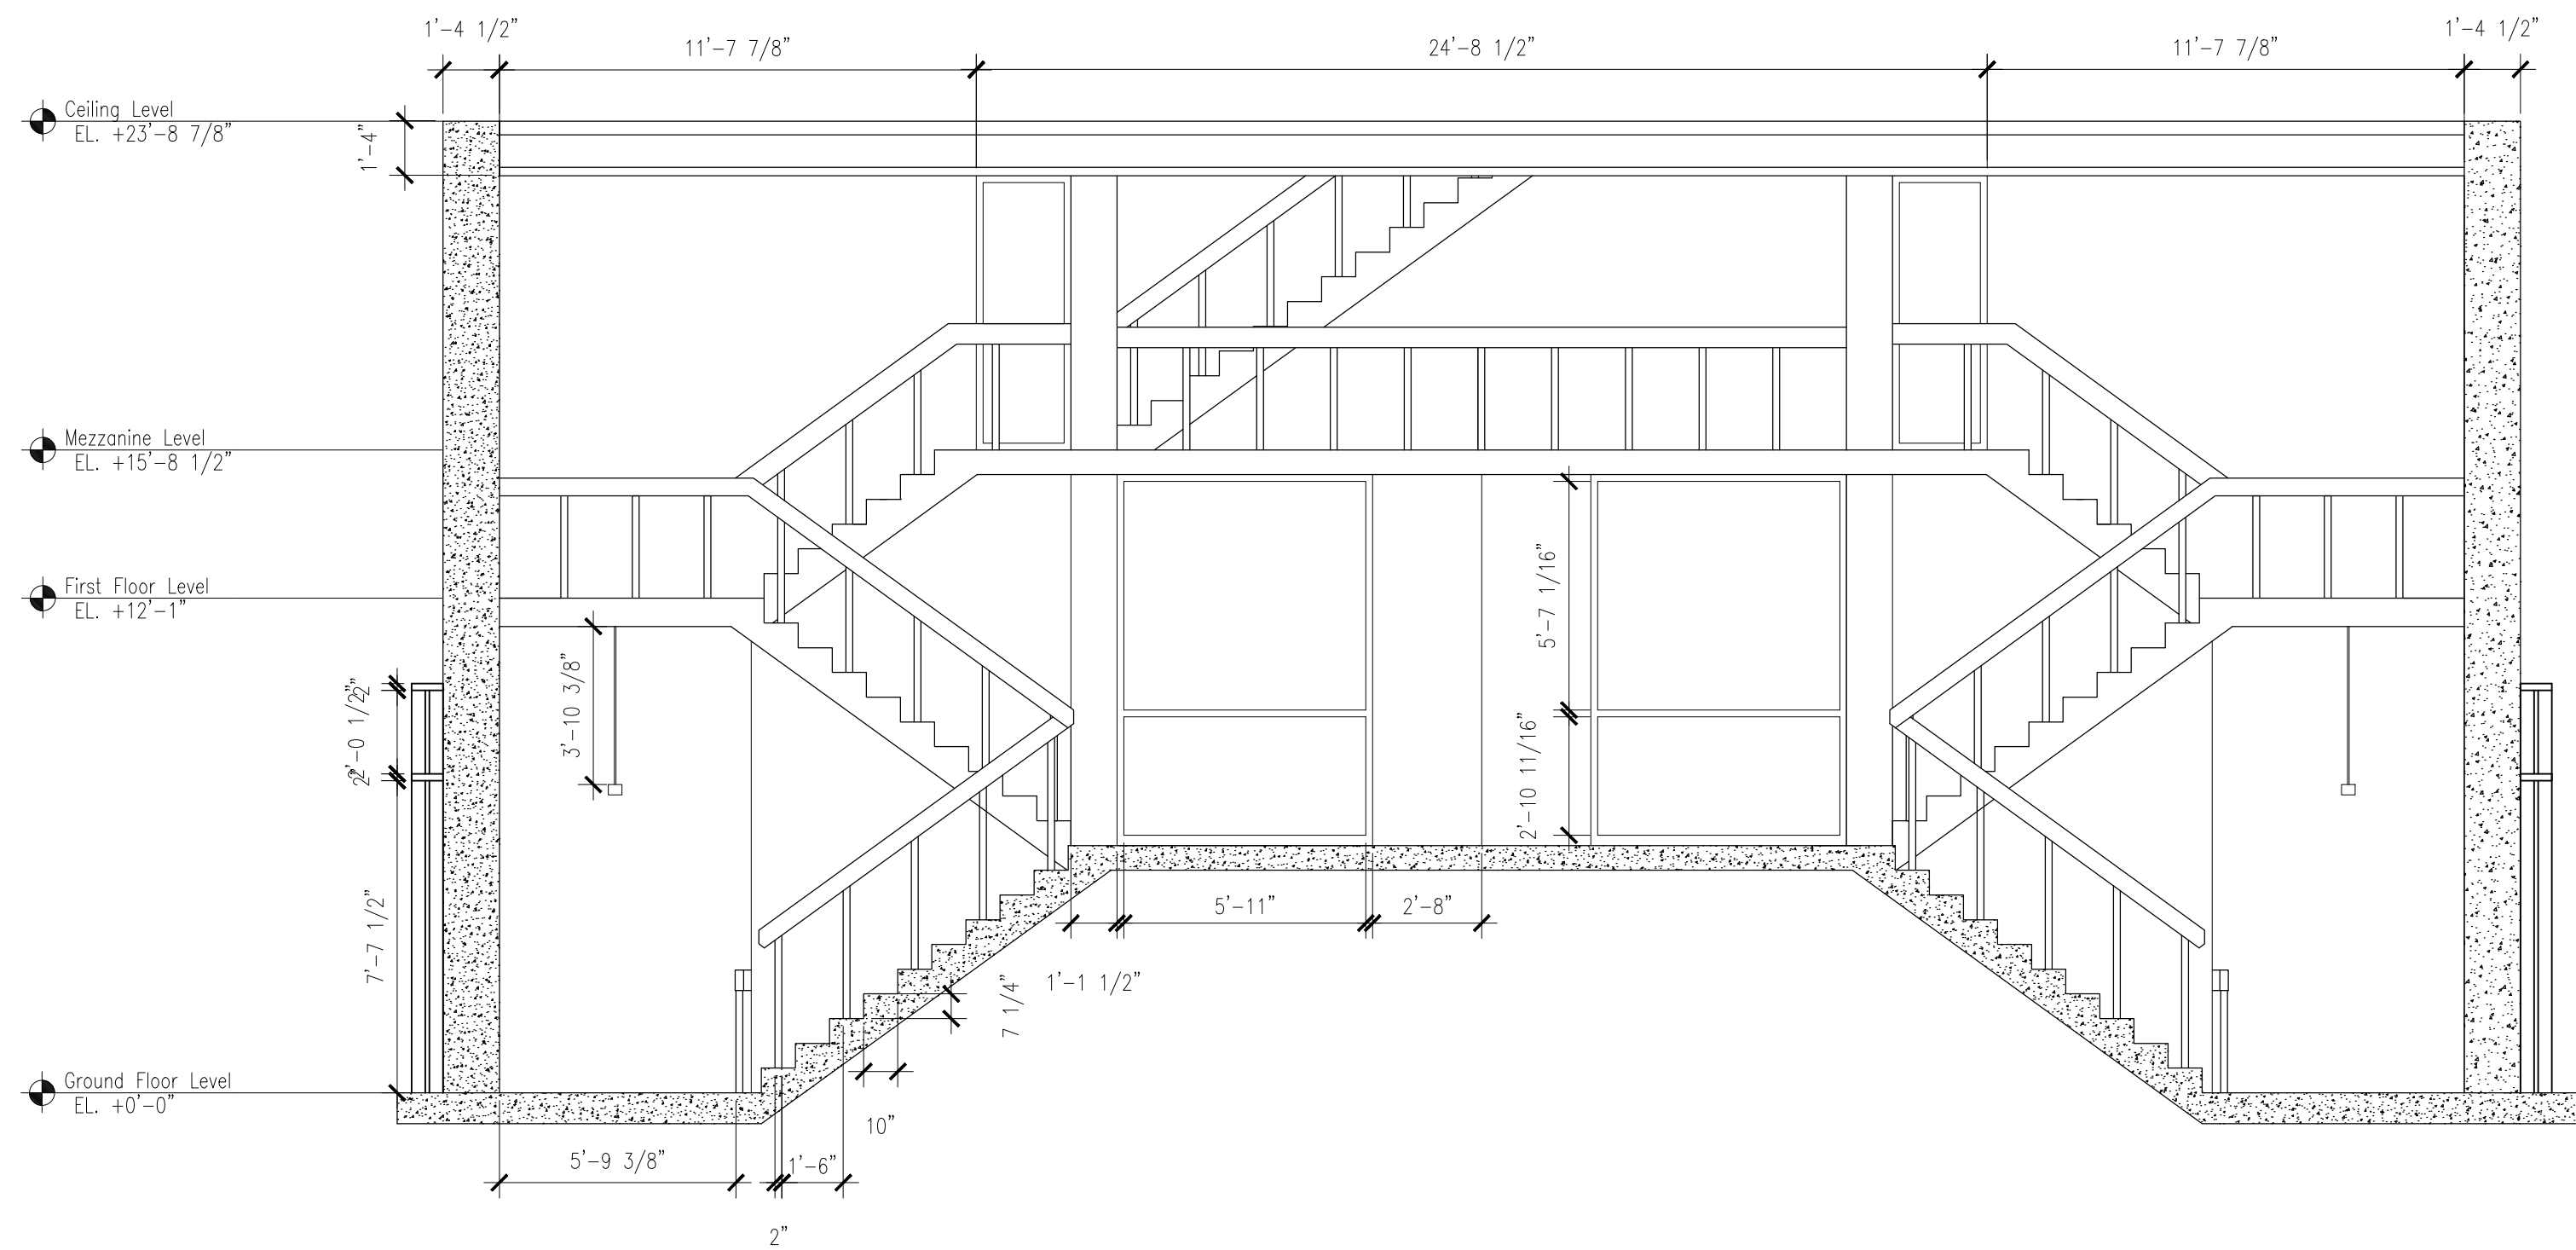

GROUP NAME

Haoyu Wang
Xinhui Yang
Chuhan Zhang

Meyerson Hall

210 South 34th St.
Philadelphia, PA
19104

project name and address

Site Plan

Meyerson Hall Site Plan

drawn by CZ
scale 3/32" = 1'-0"
date Feb. 19th, 2015

Section 1

Section 2

Floor Plan

GROUP NAME

Haoyu Wang
Xinhui Yang
Chuhan Zhang

Meyerson Hall

210 South 34th St.
Philadelphia, PA
19104

project name and address

Floor Plan Sections

Meyerson Hall Site Plan

drawn by CZ
scale 1/4" = 1'-0"
date Feb. 19th, 2015