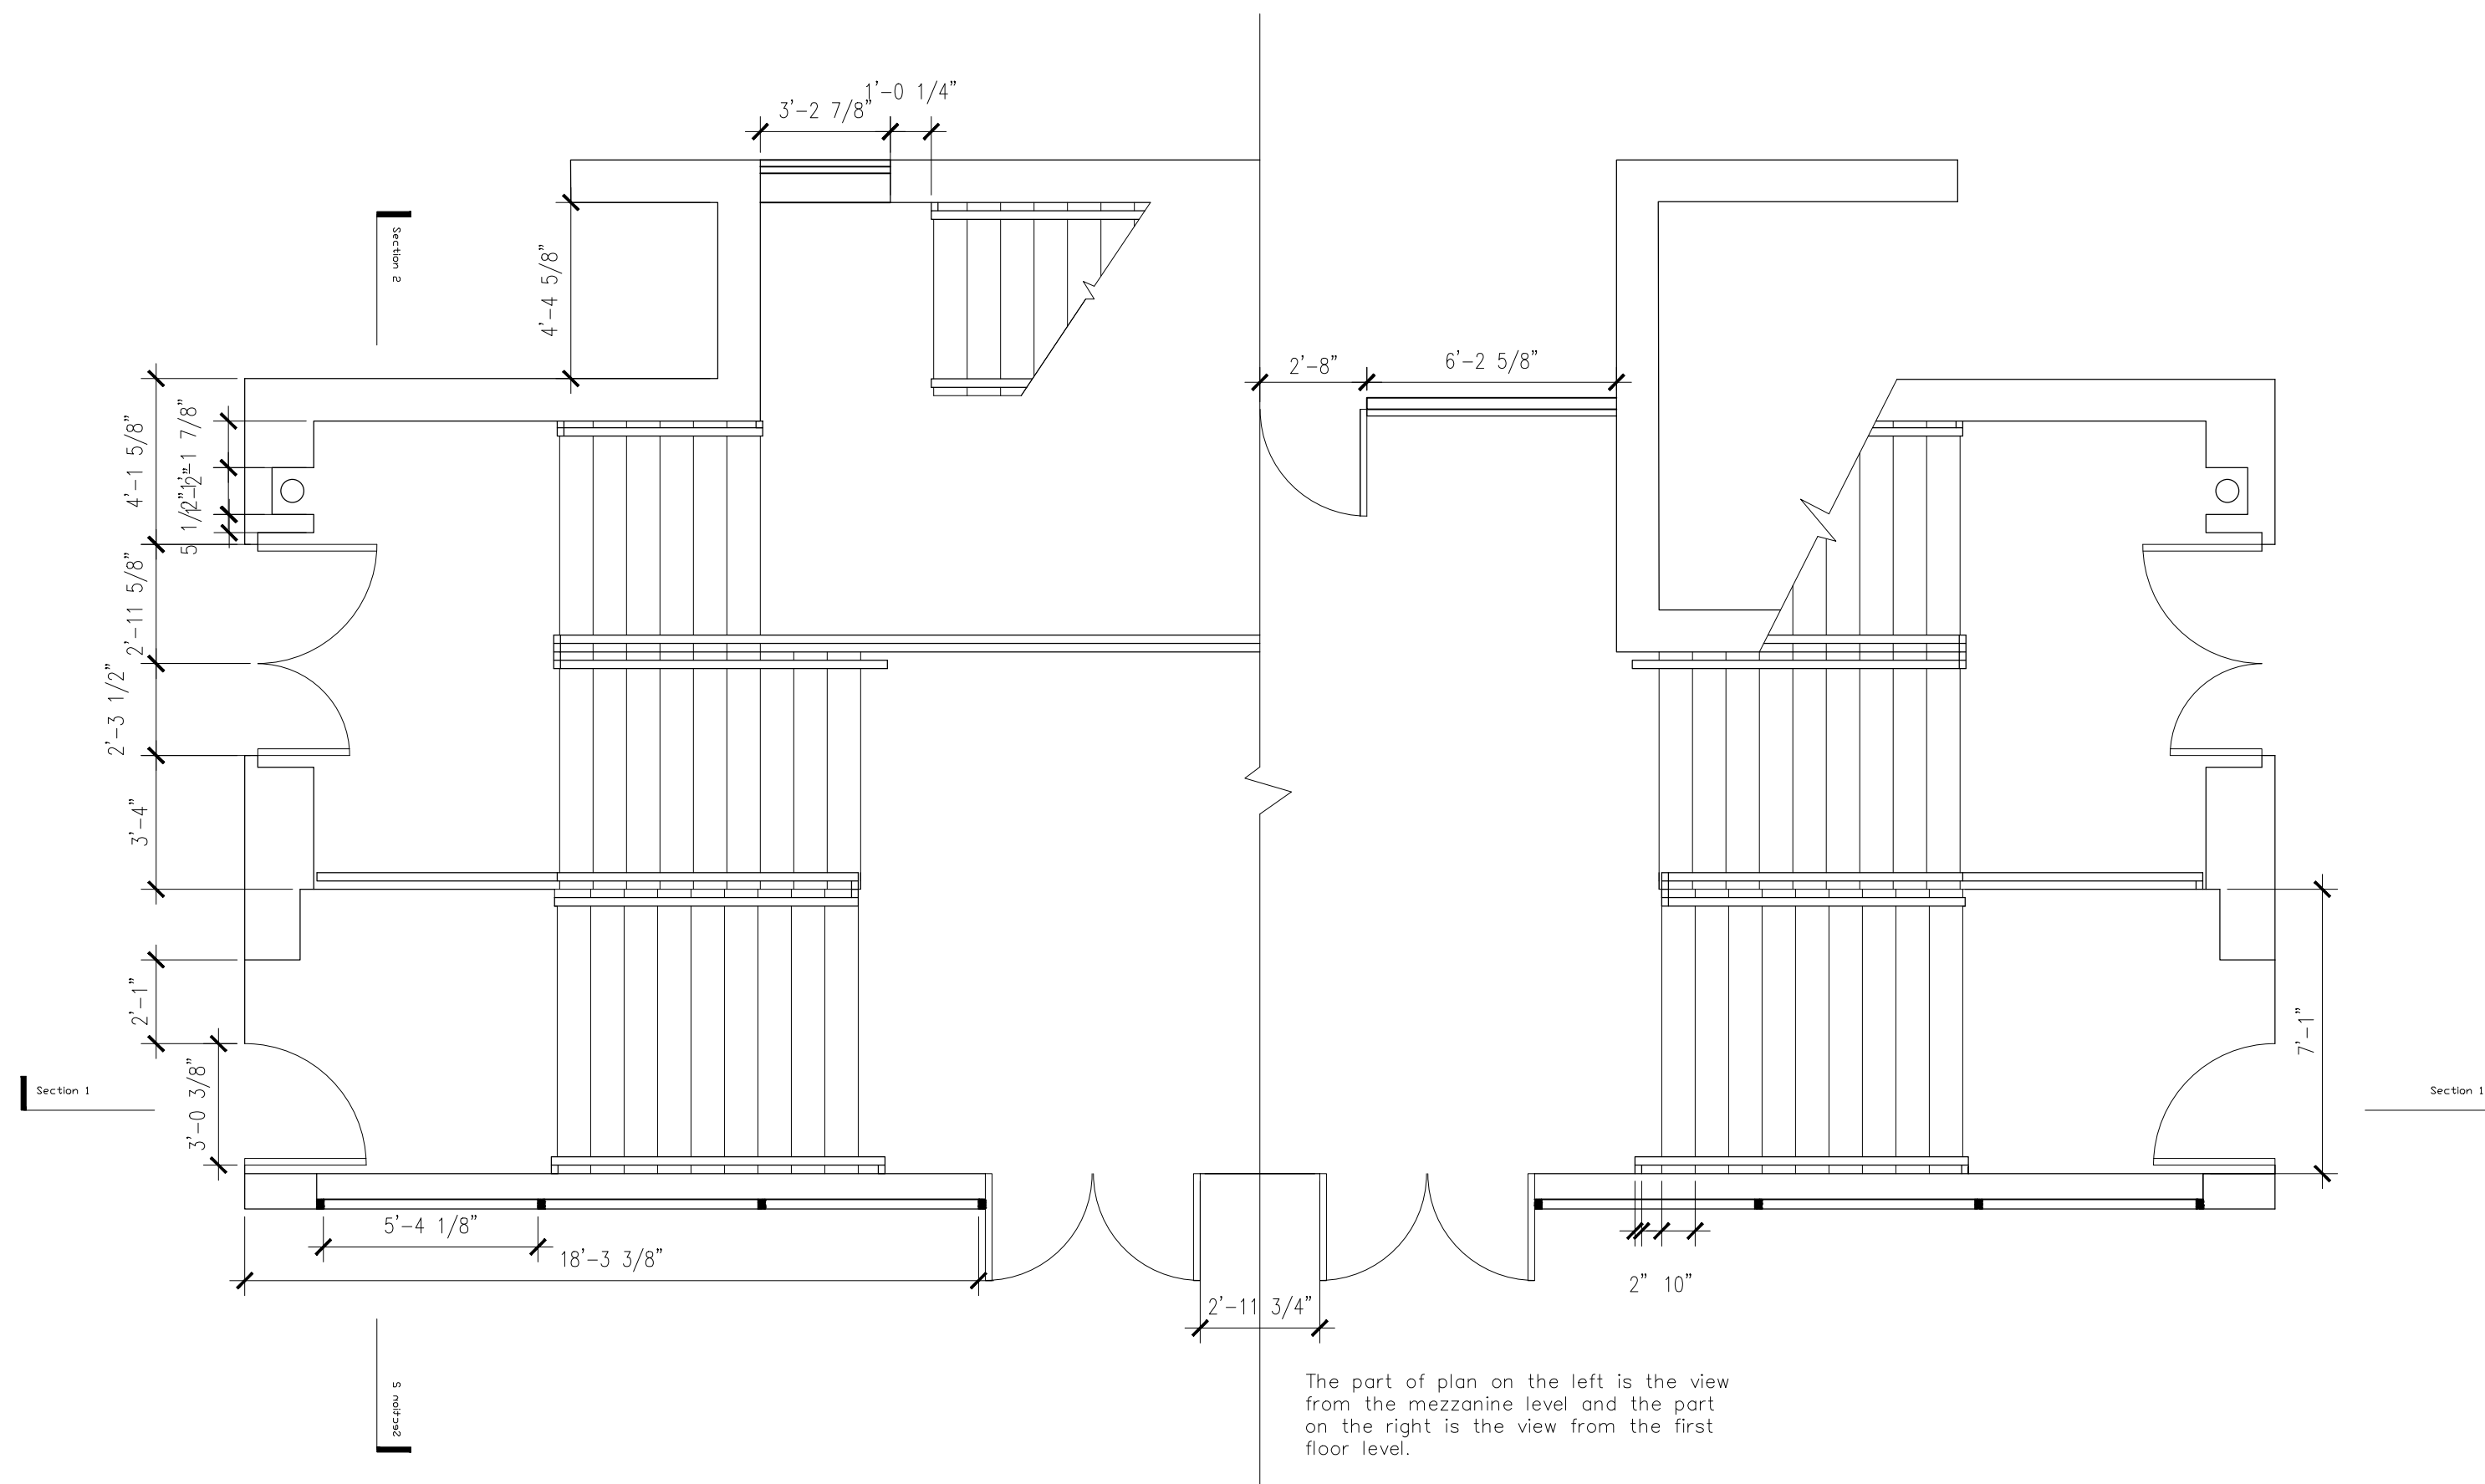

GROUP NAME

Haoyu Wang
Xinhui Yang
Chuhan Zhang

Meyerson Hall

210 South 34th St.
Philadelphia, PA
19104

project name and address

Site Plan

Meyerson Hall Site Plan

drawn by CZ
scale 3/32" = 1'-0"
date Feb. 19th, 2015

Section 1

Section 2

Floor Plan

GROUP NAME

Haoyu Wang
Xinhui Yang
Chuhan Zhang

Meyerson Hall

210 South 34th St.
Philadelphia, PA
19104

project name and address

Floor Plan Sections

Meyerson Hall Site Plan

drawn by CZ
scale 1/4" = 1'-0"
date Feb. 19th, 2015