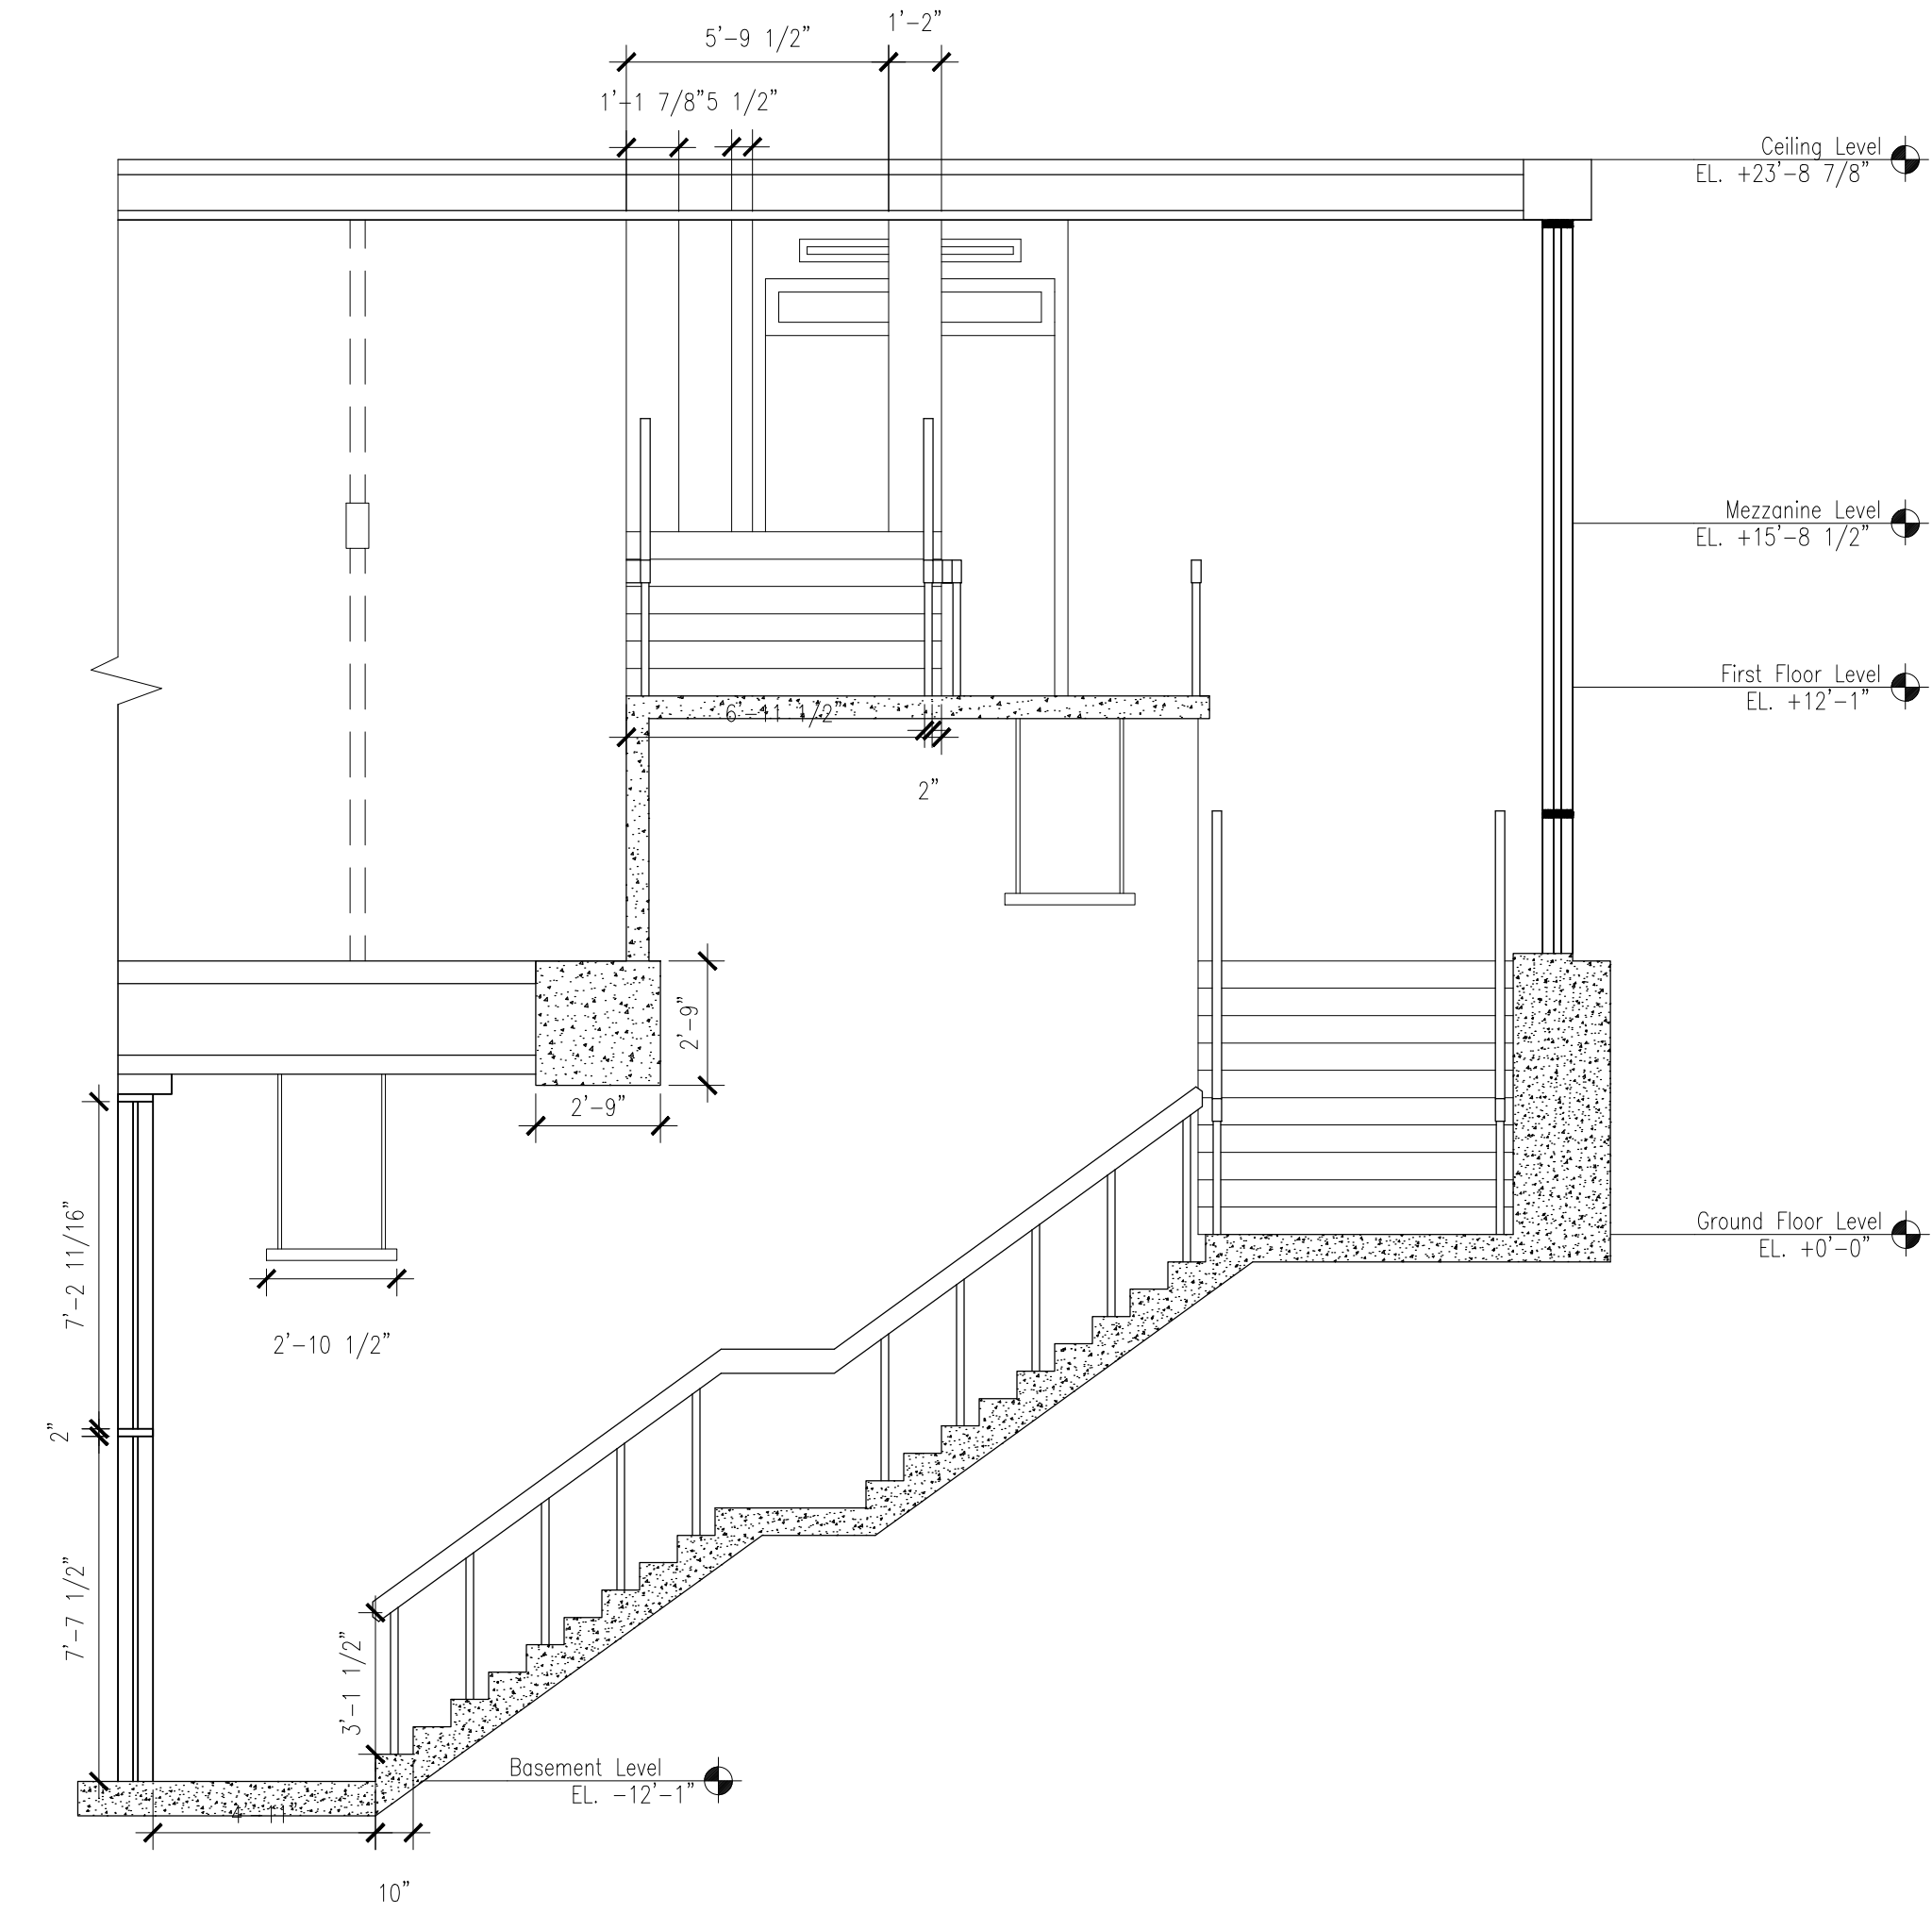

GROUP NAME

Haoyu Wang
Xinhui Yang
Chuhan Zhang

Meyerson Hall

210 South 34th St.
Philadelphia, PA
19104

project name and address

Site Plan

Meyerson Hall Site Plan

drawn by CZ
scale 3/32" = 1'-0"
date Feb. 19th, 2015

Section 1

Section 2

Floor Plan

GROUP NAME

Haoyu Wang
Xinhui Yang
Chuhan Zhang

Meyerson Hall

210 South 34th St.
Philadelphia, PA
19104

project name and address

Floor Plan Sections

Meyerson Hall Site Plan

drawn by CZ
scale 1/4" = 1'-0"
date Feb. 19th, 2015